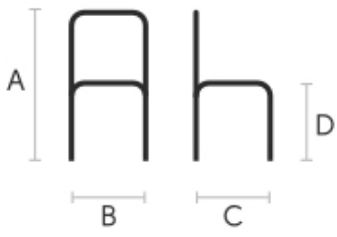

Colori e materiali

Struttura

Metallo bianco

Metallo nero

Metallo grafite

Metallo corda

Metallo Marrone

Metallo fango

Metallo rosa cipria

Cromato

Rivestimento

Baydur

3 Colori

Dimensioni

Dati volumetrici

Peso 7 Kg
Volume 0.34 mc
Colli 1

Certificazioni

Catas
EN 1728

	cm	inch
A	86	33.9
B	60	23.6
C	56	22.1
D	47	18.5

Download

[3D Raff S \(zip\)](https://www.midj.com/images/uploads/resources/Raff_S.zip) - https://www.midj.com/images/uploads/resources/Raff_S.zip