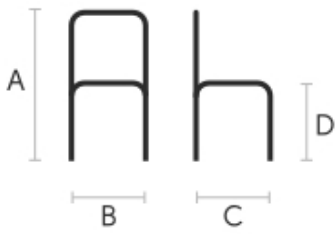

Rivestimento

Restylon

7 Colori

Dimensioni

Dati volumetrici

Peso 10.5 Kg

Volume 0.27 mc

Colli 2

	cm	inch
D	46	18.1
C	57	22.4
B	58	22.8
A	82/91	32.3/358

Download

[.3ds Liù DS RS \(zip\)](https://www.midj.com/images/uploads/resources/3d-midj-li%C3%B9-ds-rs-3ds.zip) - <https://www.midj.com/images/uploads/resources/3d-midj-li%C3%B9-ds-rs-3ds.zip>