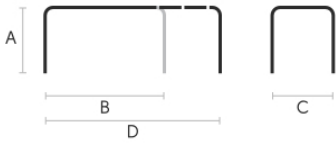

Dimensioni

	A	B	C	D
	(cm)	(cm)	(cm)	(cm)
	(inch)	(inch)	(inch)	(inch)

120/170x80	75	120	80	170
(cm)	29.5	47.2	31.5	66.9
(inch)				

140/200x90	75	140	90	200
(cm)	29.5	55.1	35.4	78.7
(inch)				

L				
140/230x90	75	140	90	230
(cm)	29.5	55.1	35.4	90.6
(inch)				

XL				
110/245x80	75	110	80	245
(cm)	29.5	43.3	31.5	96.5
(inch)				

XL				
140/290x90	75	140	90	290
(cm)	29.5	55.1	35.4	114.2
(inch)				

XL				
160/310x90	75	160	90	310
(cm)	29.5	63	35.4	122
(inch)				

Dati volumetrici