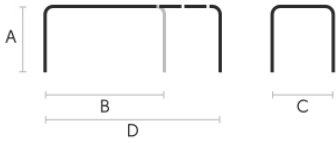

**Cristalceramica
corten**

Allunghe

Melaminico
8 Colori

MDF laccato
5 Colori

Fenix bianco

Fenix nero

Dimensioni

A	B	C	D
(cm)	(cm)	(cm)	(cm)
(inch)	(inch)	(inch)	(inch)

100/140x70	75	100	70	140
(cm)	29.5	39.4	27.6	55.1
(inch)				

120/170x80	75	120	80	170
(cm)	29.5	47.2	31.5	66.9
(inch)				

140/200x90	75	140	90	200
(cm)	29.5	55.1	35.4	78.7
(inch)				

L

140/230x90	75	140	90	230
(cm)	29.5	55.1	35.4	90.6
(inch)				

XL

110/245x80	75	110	80	245
(cm)	29.5	43.3	31.5	96.5
(inch)				

XL

140/290x90	75	140	90	290
(cm)	29.5	55.1	35.4	114.2
(inch)				

Dati volumetrici

Peso 101 Kg

Volume 0.4 mc

Colli 6