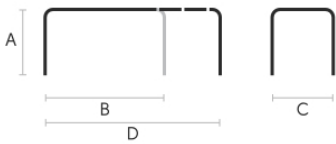

Cristalceramica
marmo noir desir

Cristalceramica veneziano

Allunghe

Melaminico
8 Colori

MDF laccato
5 Colori

Impiallacciato tinto
9 Colori

Dimensioni

	A (cm) (inch)	B (cm) (inch)	C (cm) (inch)	D (cm) (inch)
140/190x90 (cm) (inch)	75 29.5	140 55.1	90 35.4	190 74.8
160/210/260x90 (cm) (inch)	75 29.5	160 63	90 35.4	260 102.4
190/240/290x90 (cm) (inch)	75 29.5	190 74.8	90 35.4	290 114.2

Dati volumetrici

Peso 107 Kg
Volume 0.4 mc
Colli 4

Download

3ds Apollo 140/190x90 (zip) - <https://www.midj.com/images/uploads/resources/3ds-midj-apollo-140.zip>

3ds Apollo 160/210/260x90 (zip) - <https://www.midj.com/images/uploads/resources/3ds-midj-apollo-160.zip>