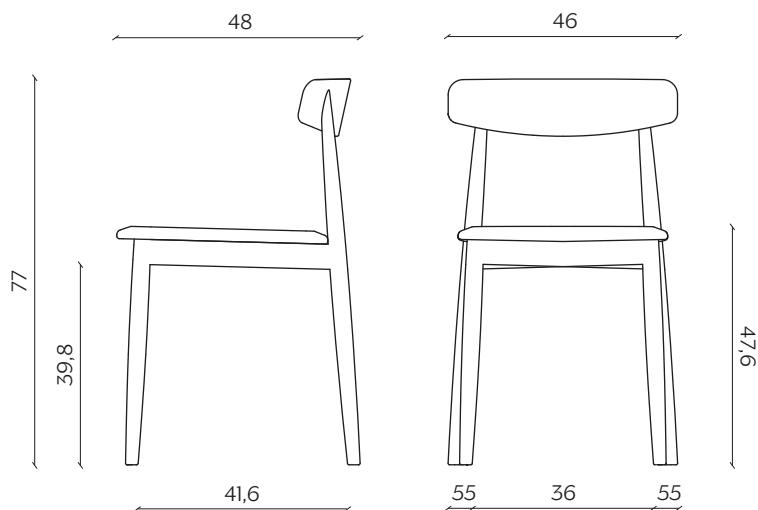

Parisian in character and drawing its inspiration from the traditional bistro chair, Claretta appears as a slender, impeccably groomed seat. The design is simple yet sports essential details, such as the assertive way in which the turned legs join the backrest, which tilts out slightly towards the top to guarantee the utmost comfort. Stackable up to a height of five, it is also available with armrests and in a stool version.

DIMENSIONI | DIMENSIONS

lunghezza | width: 46 cm

larghezza | depth: 48 cm

altezza | height: 77 cm

altezza del sedile | seat height: 47,6 cm

impilabilità | stackability: sì (X4) | yes (X4)

AMBIENTE | ENVIRONMENT