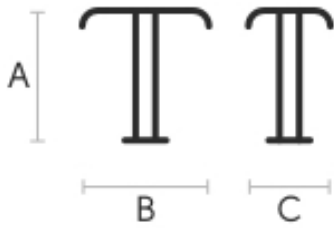

Hpl bianco bordo
bianco

Dimensioni

A (cm)	B (cm)	C (cm)
(inch)	(inch)	(inch)

Ola/3	74	62	52
(cm)	29.1	24.4	20.5
(inch)			

Dati volumetrici

Peso 4.5 Kg

Volume 0.25 mc

Colli 1